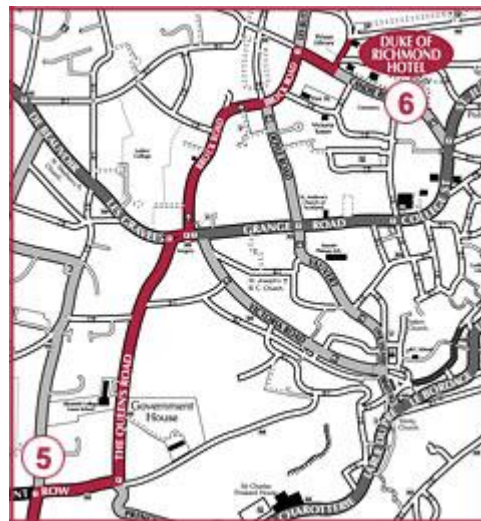

Driving the from Airport to Duke of Richmond Hotel Guernsey

Driving the from Ferry Port to Duke of Richmond Hotel Guernsey